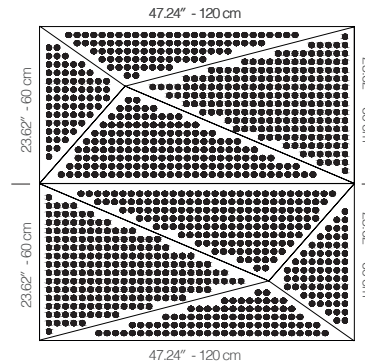

### GREY LACQUER 20MM PERFORATION

47.24" x 23.62" (120 x 60 cm) panels come in sets of two. 23.62" x 23.62" (60 x 60 cm) panels come in sets of four. The number of panels per box is the minimum suggested amount to create the design envisioned by Mikodam.

### DIMENSIONS

- X : 23.62" - 60 cm
- Y : 47.24" - 120 cm
- D : 3.25" - 8.3
- W : 21.2 lbs - 9.6 kg

\*Perforated surface options with two different diameters are available.  
Rail depth is not included in the measurements.  
(Depth of rail: 1" - 2.5 cm)  
\*\*Can be used with baseboard upon request.