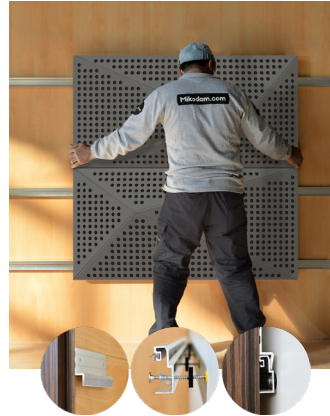

### GREY LACQUER 20MM PERFORATION

47.24" x 23.62" (120 x 60 cm) panels come in sets of two. 23.62" x 23.62" (60 x 60 cm) panels come in sets of four. The number of panels per box is the minimum suggested amount to create the design envisioned by Mikodam.